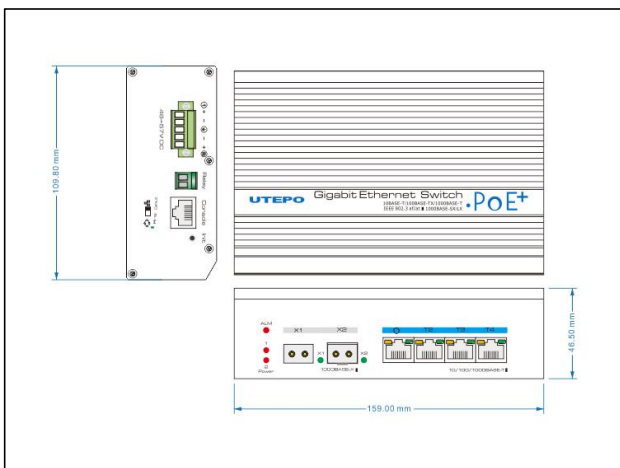

Physical Features