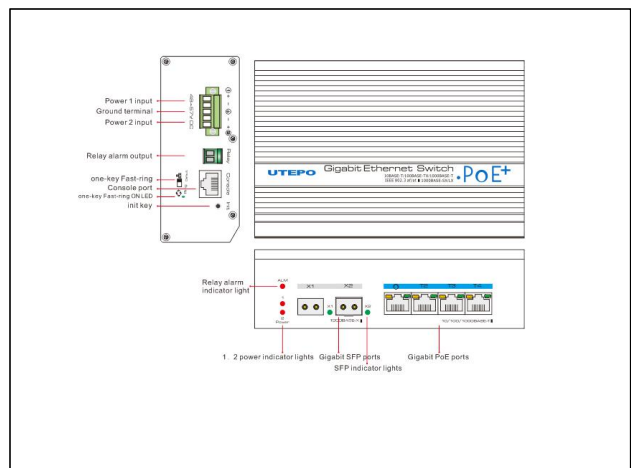

Interface drawing