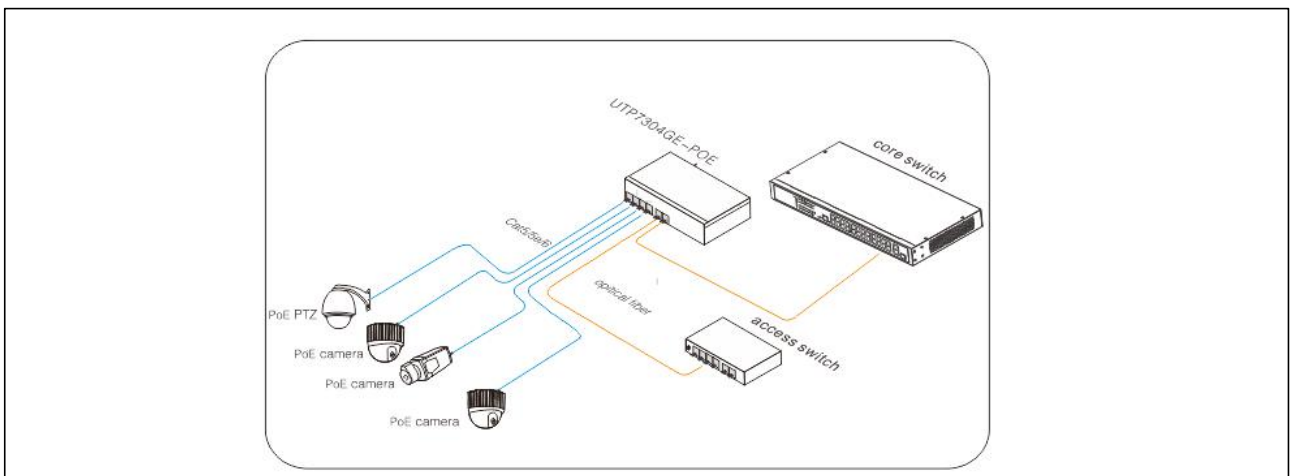

' VVRØGZDT

Physical Features

Interface drawing

6XGS KZKX
Hardware Parameter

Item	UTP7304GE-POE
Power input	5pin green terminal 2 groups DC input reduntant power 1 grounding terminal Input power range:DC48V~57V
Power Dissipation	Self consumption< 20W
Copper Ports	4* 10/100/1000Base-T PoE RJ45(Auto-MDI/MDI-X)
SFP Ports	2*1000 Base-X SFP(Mini-GBIC)
Console Port	1*RJ45-R232 serial port(115200,8,N,1)
Init button	Short press:restart; >5s restore factory settings
One-key fast-ring	Default mode: No ring(can setup on web management) Ring mode: Fast ring with SFP X1 and X2
Relay alarm	Support relay alarm for power off, ports network link-off , ports PoE off Set by Web Software
Network Standard	IEEE802.3 IEEE802.3u IEEE802.3ab IEEE802.3Z IEEE802.3X IEEE 802.1Q IEEE 802.1p IEEE 802.3ad IEEE 802.1D IEEE 802.1X
Switch bandwidth	24Gbps
Switch Throughput	8.9Mpps
Switch Architecture	Store and Forward
Shared Data Buffer	4Mbit
Address Table	8K MAC address table with auto learning function
Jumbo Frame	10K bytes
PoE Standard	T1 HPoE 60W max(also support 802.3af/at) , T2 T4 802.3af/at 30W max
Power Pin Assignment	T1:1/2(+),3/6(-);4/5(+),7/8(-) T2 T4:1/2(+),3/6(-) end-span
EMI	FCC Part 15,CISPR(EN55022) class A
EMC	Surge level-4 IEC61000-4-5 ESD level-4 (8KV/10KV) IEC61000-4-2 RS level-4 IEC61000-4-3 EFT level-4 IEC61000-4-4 CS level-3 IEC61000-4-6 M/S level-5 IEC61000-4-8
Work temperature	-40-75°C
Storage temperature	-40-85°C
Humidity	5%-95%(Non-condensing)
Dimension (L×W×H)	159mm 110mm 46.5mm
Weight	1.5kg
Installation	On desk;Din-rail;Wall hung
Regulator	CE FCC ROHS